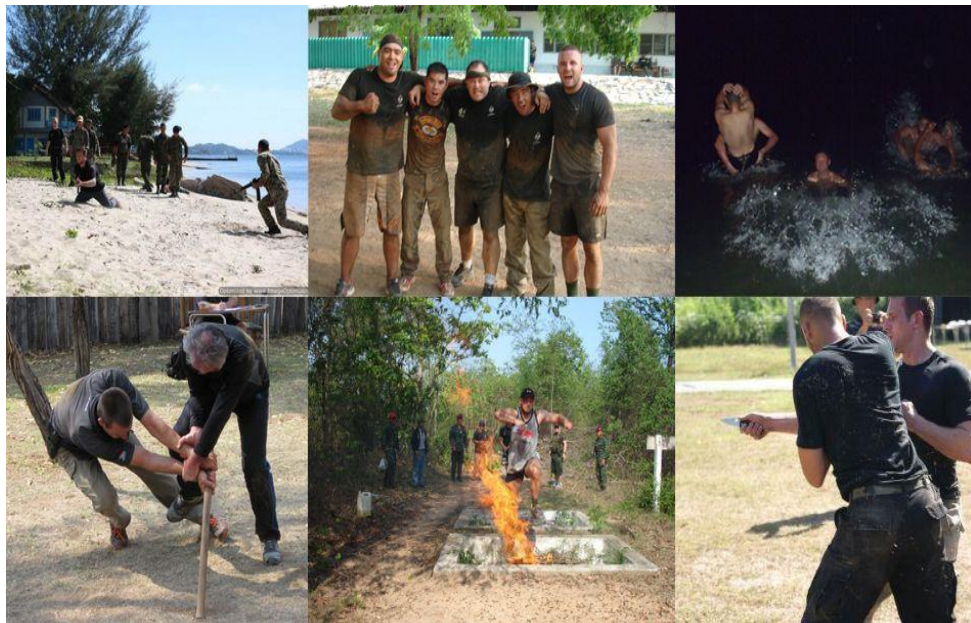

Todd Group HQ CQC Intake. New Zealand

Todd Group HQ Dunedin New Zealand resident's CQC/MSD Intake

Military self-defence and Military Close Quarters Combat training for civilians.

February & August

***Phase 1* basic CQC entry level exponent intake.**

The Todd Group HQ conduct two intakes per year for responsible citizens residing in the Dunedin area. Intakes February and August . Training twice weekly evenings.

**The Todd Group Where The Combat Matters More Than The Art.
MSD Military Self-Defence and MUC Military Unarmed Combat.**